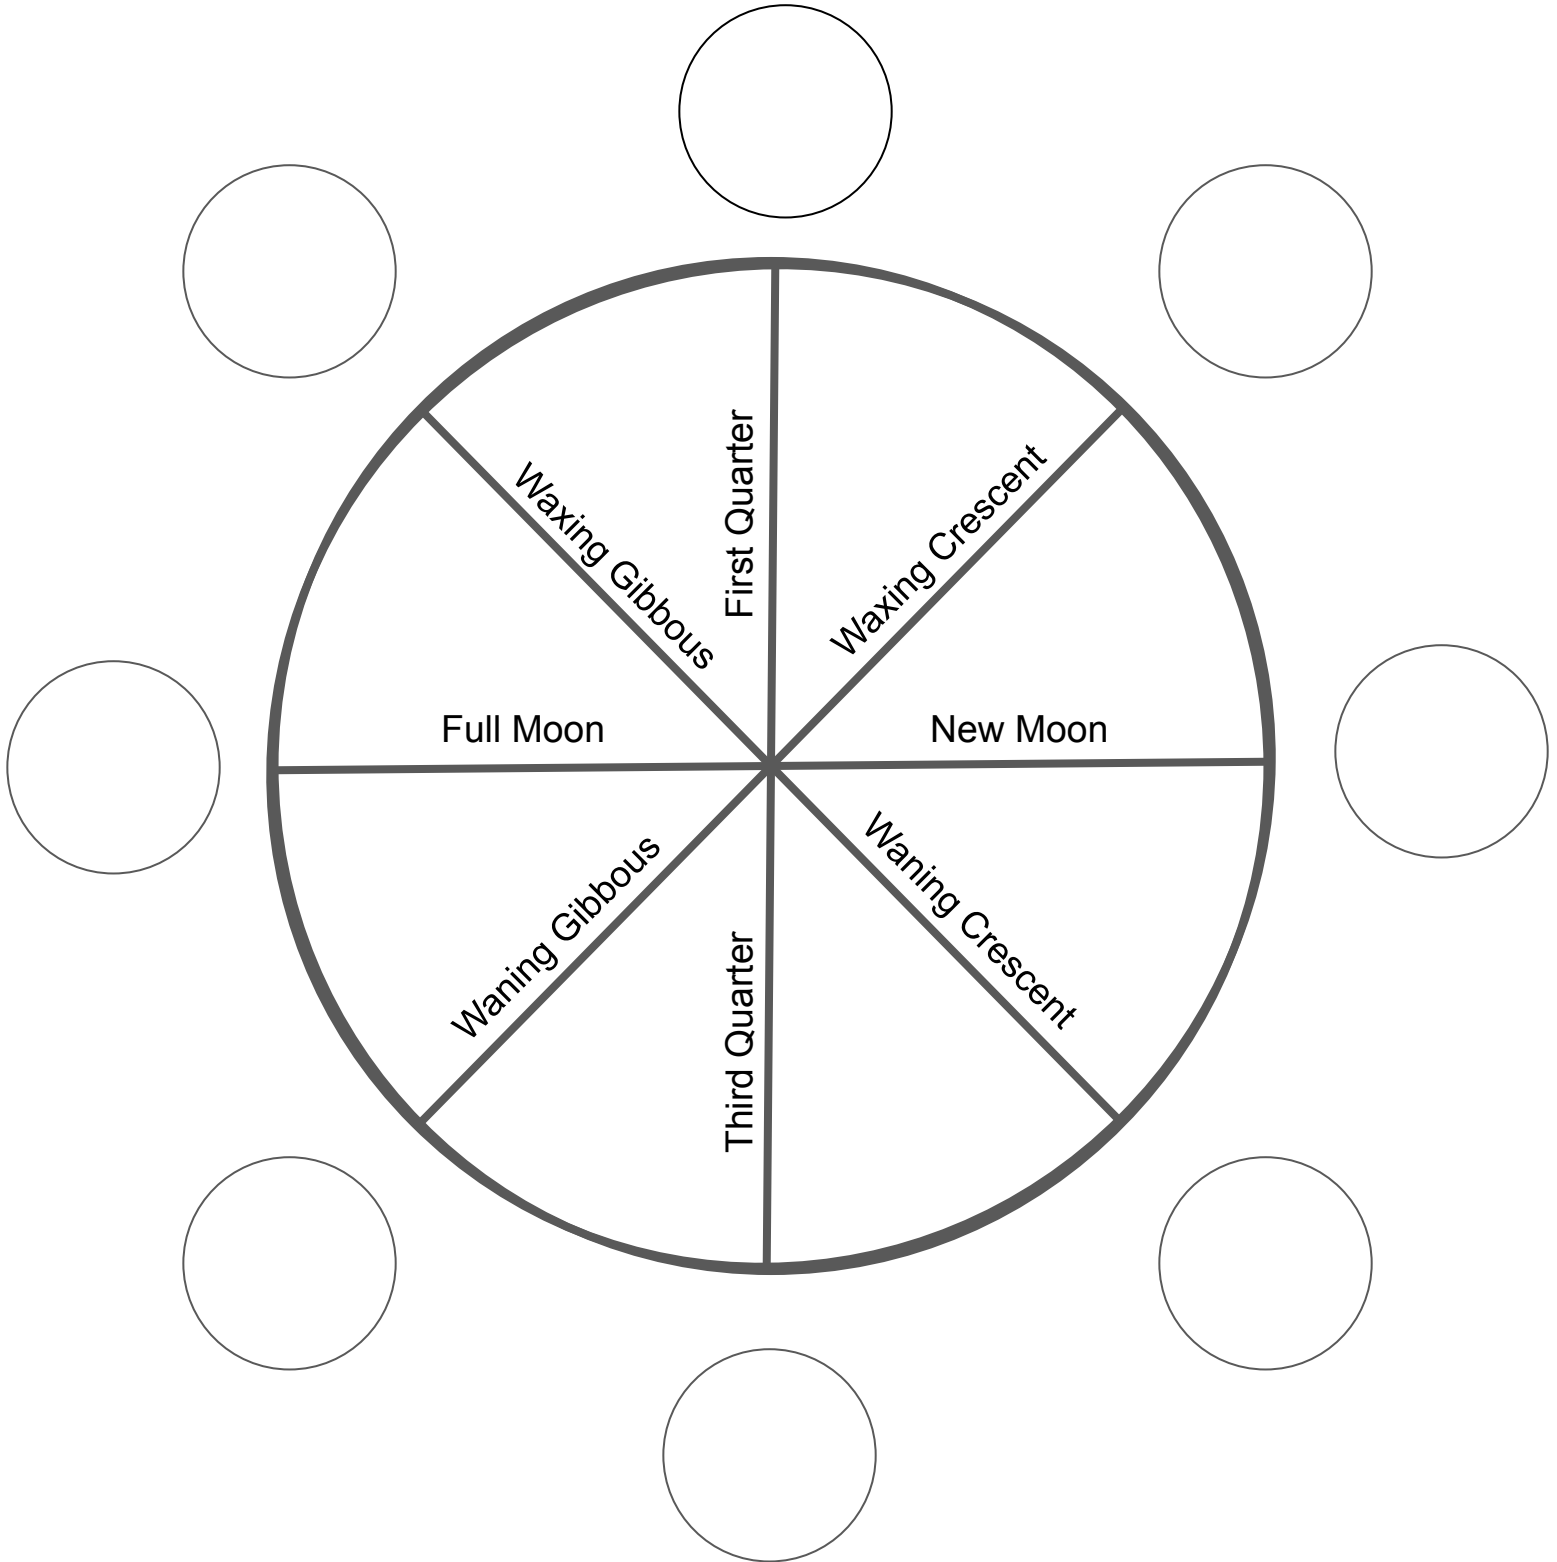

Moon Phases

Color in the Moon's nighttime, the facing away from the Sun, part of the Moon that we can see from Earth to match the Moon Phase written next to it